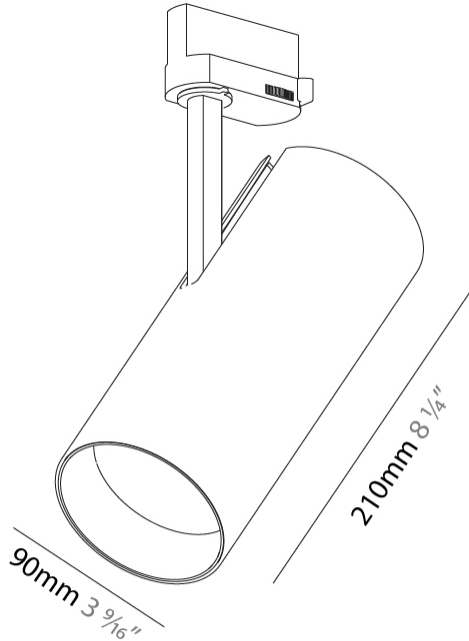

GENERAL

Series: Imagine
Subseries: Imagine 90
Brand: Prolicht
Division: Architectural
Mounting Type: Track
Mounting Location: Ceiling

PHYSICAL

Shape: Cylinder
Diameter (mm): 90
Diameter (in): 3 ⁹/₁₆
Height (mm): 210
Height (in): 8 ¹/₄
Max. Overall Height (mm): 230
Max. Overall Height (in): 9 ¹/₁₆
Light Distribution: Adjustable / Direct
Weight (kg): 0.886
Weight (lbs): 1.95

Fixture Finish: SSR / BKV / CWI / CRY / HAB / UFT / ITA / RUA / FTG / MYG / LOD / PUS / FRO / FUP / KIA / POP / BLS / SPG / MEY / GOH / GUM / CHC / COM / ABZ / JAG / OBR / MOS / ROR

Fixture Material: Aluminum Die Cast

ELECTRICAL

Lamp Type: LED (Zhaga Standard)
Input Wattage (W): 28
Total Output Wattage (W): 26
Dimming: Tri-Mode (Non-Dimming and Phase Dimming (120Vac only) and 0-10V Dimming)
Driver Included: Yes
Driver Location: Integrated
Driver Type: Constant Current - Universal
Driver Class: Class 2
Input Voltage (V): 120 - 277
Constant Current (MA): 700

LED

Number of LEDs: 1
Color Temperature (°K): 2700 / 3000 / 3500 / 4000
Max. Delivered Lumen (lm): 1917 / 1995 / 2114 / 2157
Nominal Lumen (lm): 2909 / 3028 / 3208 / 3273
CRI: >90 CRI
Lamp Life (hrs): 50000

OPTICAL

Reflector: 6 / 14 / 32

RATINGS AND CERTIFICATIONS

Certified By: Certified for North American Standards
IP rating: IP20

90°

350°